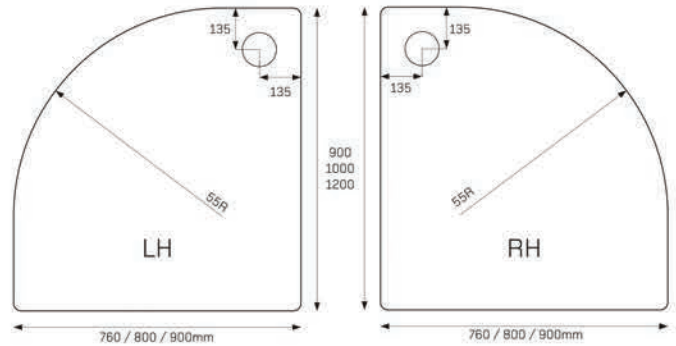

**JTFUSION™**  
Rectangle

- ④ 1700x700mm
- ④ 1700x760mm
- ④ 1700x800mm
- ④ 1700x900mm ■■

**JTFUSION™**  
Quadrant

- ① 800x800mm ■■
- ① 900x900mm ■■
- ① 1000x1000mm

**JTFUSION™**  
Offset Quadrant

- ② 900x760mm
- ② 1000x800mm
- ② 1200x800mm
- ② 1200x900mm