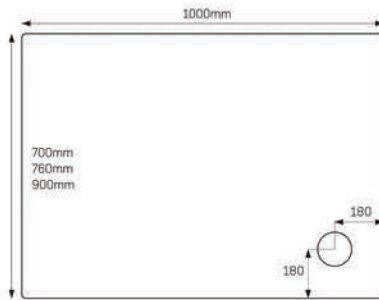

1. **JTULTRACAST®**
   Rectangle
2. 1000x700mm ▲
   - 1000x760mm ▲
   - 1000x900mm ▲