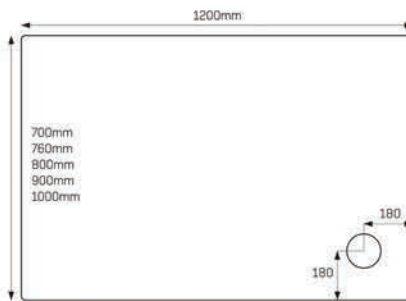

1. **JTULTRACAST®**
   Rectangle
2. 1200x700mm ▲
   - 1200x760mm ▲
   - 1200x800mm ▲
   - 1200x900mm ▲
   - 1200x1000mm