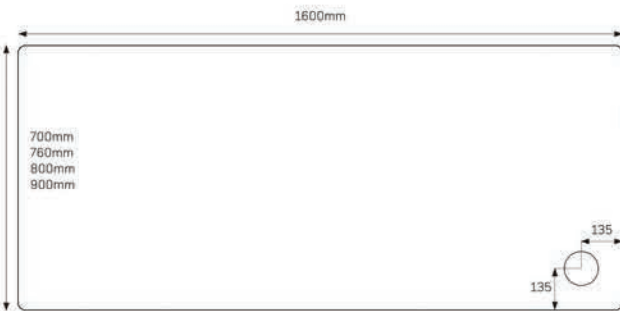

**JTFUSION™**  
Rectangle

- ④ 1400x700mm
- ④ 1400x800mm ■■
- ④ 1400x900mm ■■

**JTFUSION™**  
Rectangle

- ④ 1500x700mm ■■
- ④ 1500x760mm
- ④ 1500x800mm
- ④ 1500x900mm ■■

**JTFUSION™**  
Rectangle

- ④ 1600x700mm ■■
- ④ 1600x760mm
- ④ 1600x800mm ■
- ④ 1600x900mm ■■