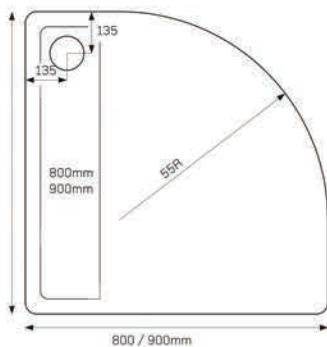

JTNATURAL™
Quadrant

800x800mm
900x900mm