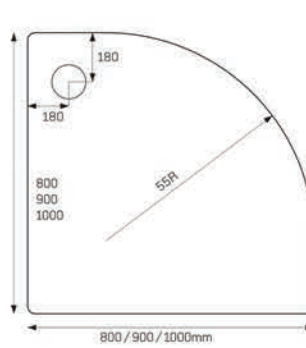

1. JTMERLIN® Quadrant
2. 800x800mm ▲
   - 900x900mm ▲
   - 1000x1000mm ■