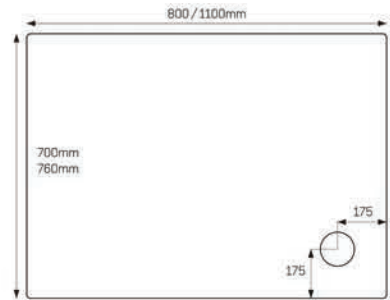

1. **JTULTRACAST®**
   Rectangle
2. 800x700mm
   - 1100x700mm
   - 1100x760mm