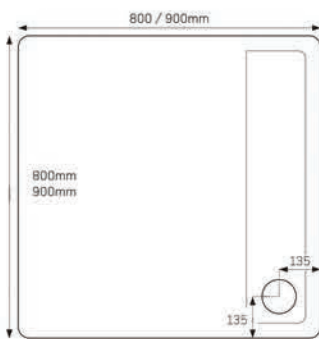

JTNATURAL™
Square

800x800mm
900x900mm