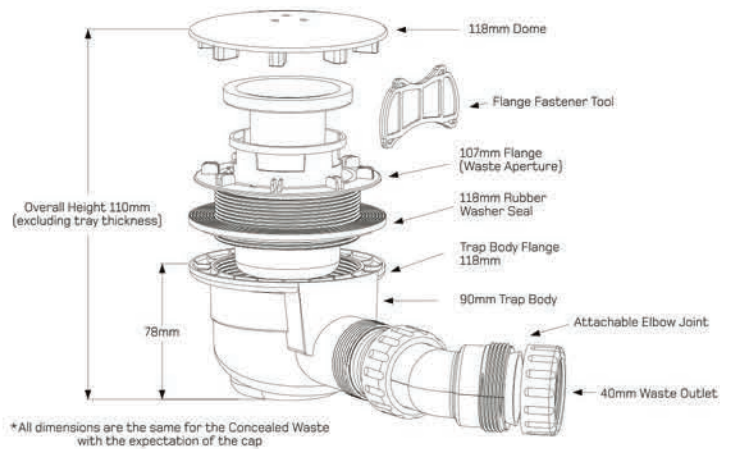

JT90mm Waste & Concealed Waste

Rapid water dispersal

A 90mm rapid waste outlet that allows 48 litres of water to be carried away each minute. Its sleek lines perfectly complement the JTFUSION™ range. Made from recycled materials. Conforms to BS EN 274-1:2002 and features an easily removable dome for cleaning.

We recommend the use of this waste with the JTNATURAL™. (Chrome dome is not required)