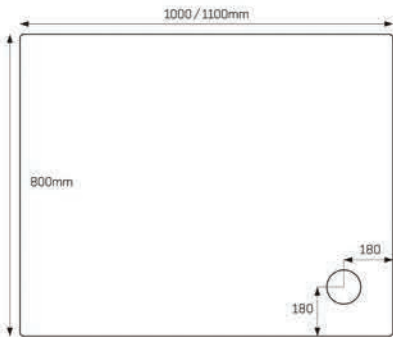

1. **JTULTRACAST®**
   Rectangle
2. 1000x800mm ▲
   - 1100x800mm ▲