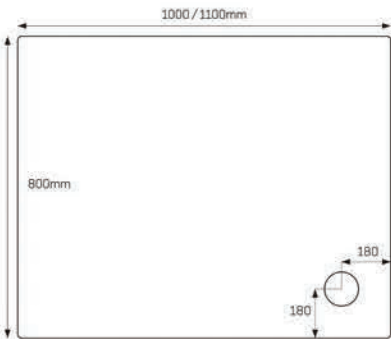

1. JTMERLIN® Rectangle
2. 1000x800mm ▲
   - 1100x800mm ▲