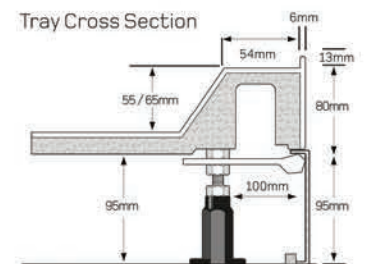

We recommend these trays are installed with a JTFLOW™ 50mm waste