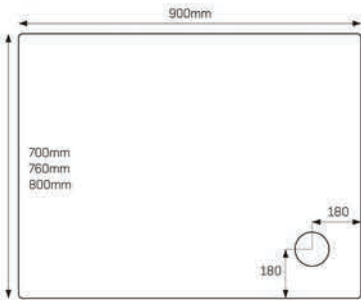

1. **JTULTRACAST®**
   Rectangle
2. 900x700mm ▲
   - 900x760mm ▲
   - 900x800mm ▲