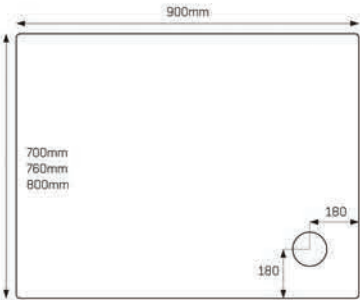

1. JTMERLIN® Rectangle
2. 900x700mm ▲
   - 900x760mm ▲
   - 900x800mm ▲