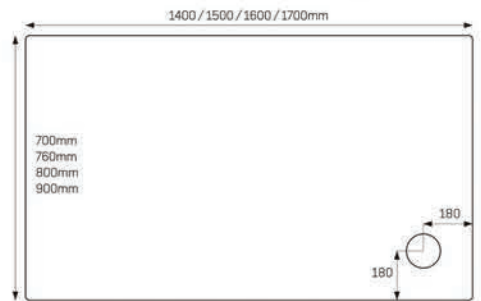

1. **JTULTRACAST®**
   Rectangle
2. 1400x800mm
   - 1400x900mm ▲
   - 1500x760mm
   - 1600x800mm
   - 1700x700mm