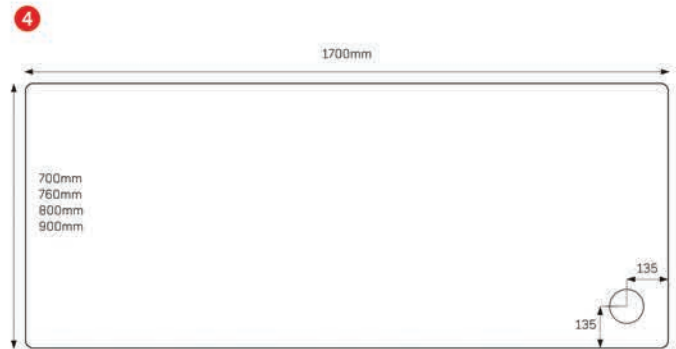

JTFUSION™
Rectangle

- ④ 1700x700mm
- ④ 1700x760mm
- ④ 1700x800mm
- ④ 1700x900mm ■■