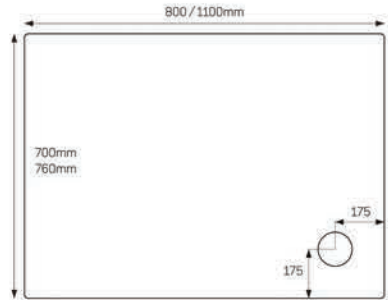

1. JTMERLIN® Rectangle
2. 800x700mm ■
   - 1100x700mm ■
   - 1100x760mm ■