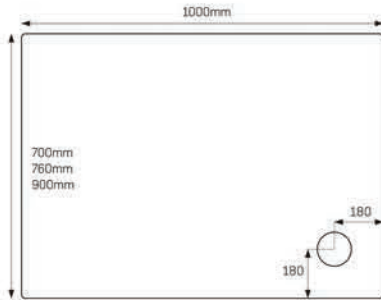

1. JTMERLIN® Rectangle
2. 1000x700mm ▲
   - 1000x760mm ▲
   - 1000x900mm ▲