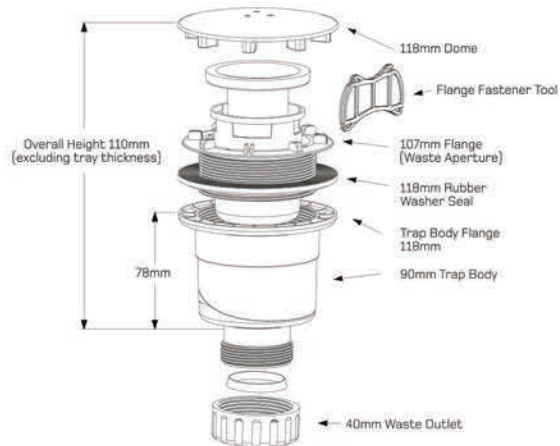

JTVERTICAL 90mm WASTE

Intelligent Water Removal

A 90mm vertical waste designed to help assist water dispersal where the fall for the waste pipe cannot be achieved. Conforms to BS EN 274-1:2002, is made from recycled plastic, carries away 48 litres of water a minute and features an easily removable cap for cleaning.